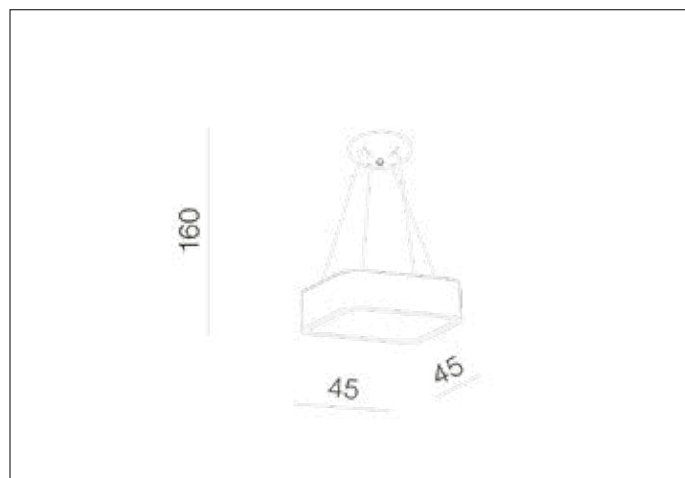

**AZzardo**<sup>®</sup>  
 LIGHTING

 SOLVENT S PENDANT 45 BK + REMOTE CONTROL  
 AZ3978, EAN 5901238439783

**Dimensions** height / width / length [cm] **Product Specifications**

Product	160 x 45 x 45
Mounting inlet:	N/A x N/A x N/A
Ceiling base:	6 x 23,5 x N/A
Shades	8,5 x 45 x 45

**Shipping info** height / width / length [cm]

BOX 1:	15 x 51 x 51
BOX 2:	N/A x N/A x N/A
BOX 3:	N/A x N/A x N/A
Net weight [kg]	3,1
Gross weight [kg]	3,6

**Energy efficiency**

Azzardo Sp. z o.o.  
 ul. Strzeszyńska 33 60-479 Poznań,  
 NIP: 929-185-75-07

[www.azzardolighting.com](http://www.azzardolighting.com)

Line	SMART
Type	Pendant
Type of track	N/A
Colour	Black
Material	Steel / Acryl
Light source	1
Type of socket	LED INTEGRATED
Lumens	2680
Kelvins	3000 ~ 6000
Beam angle	N/A
Dimmable	YES
CCT	YES
RGB	N/A
RA	N/A
App remote control	YES
Remote control	YES
Voltage	230V
Power	32W
Switch location	N/A
Protection class	IP20
Tilt	N/A
Rotation	N/A